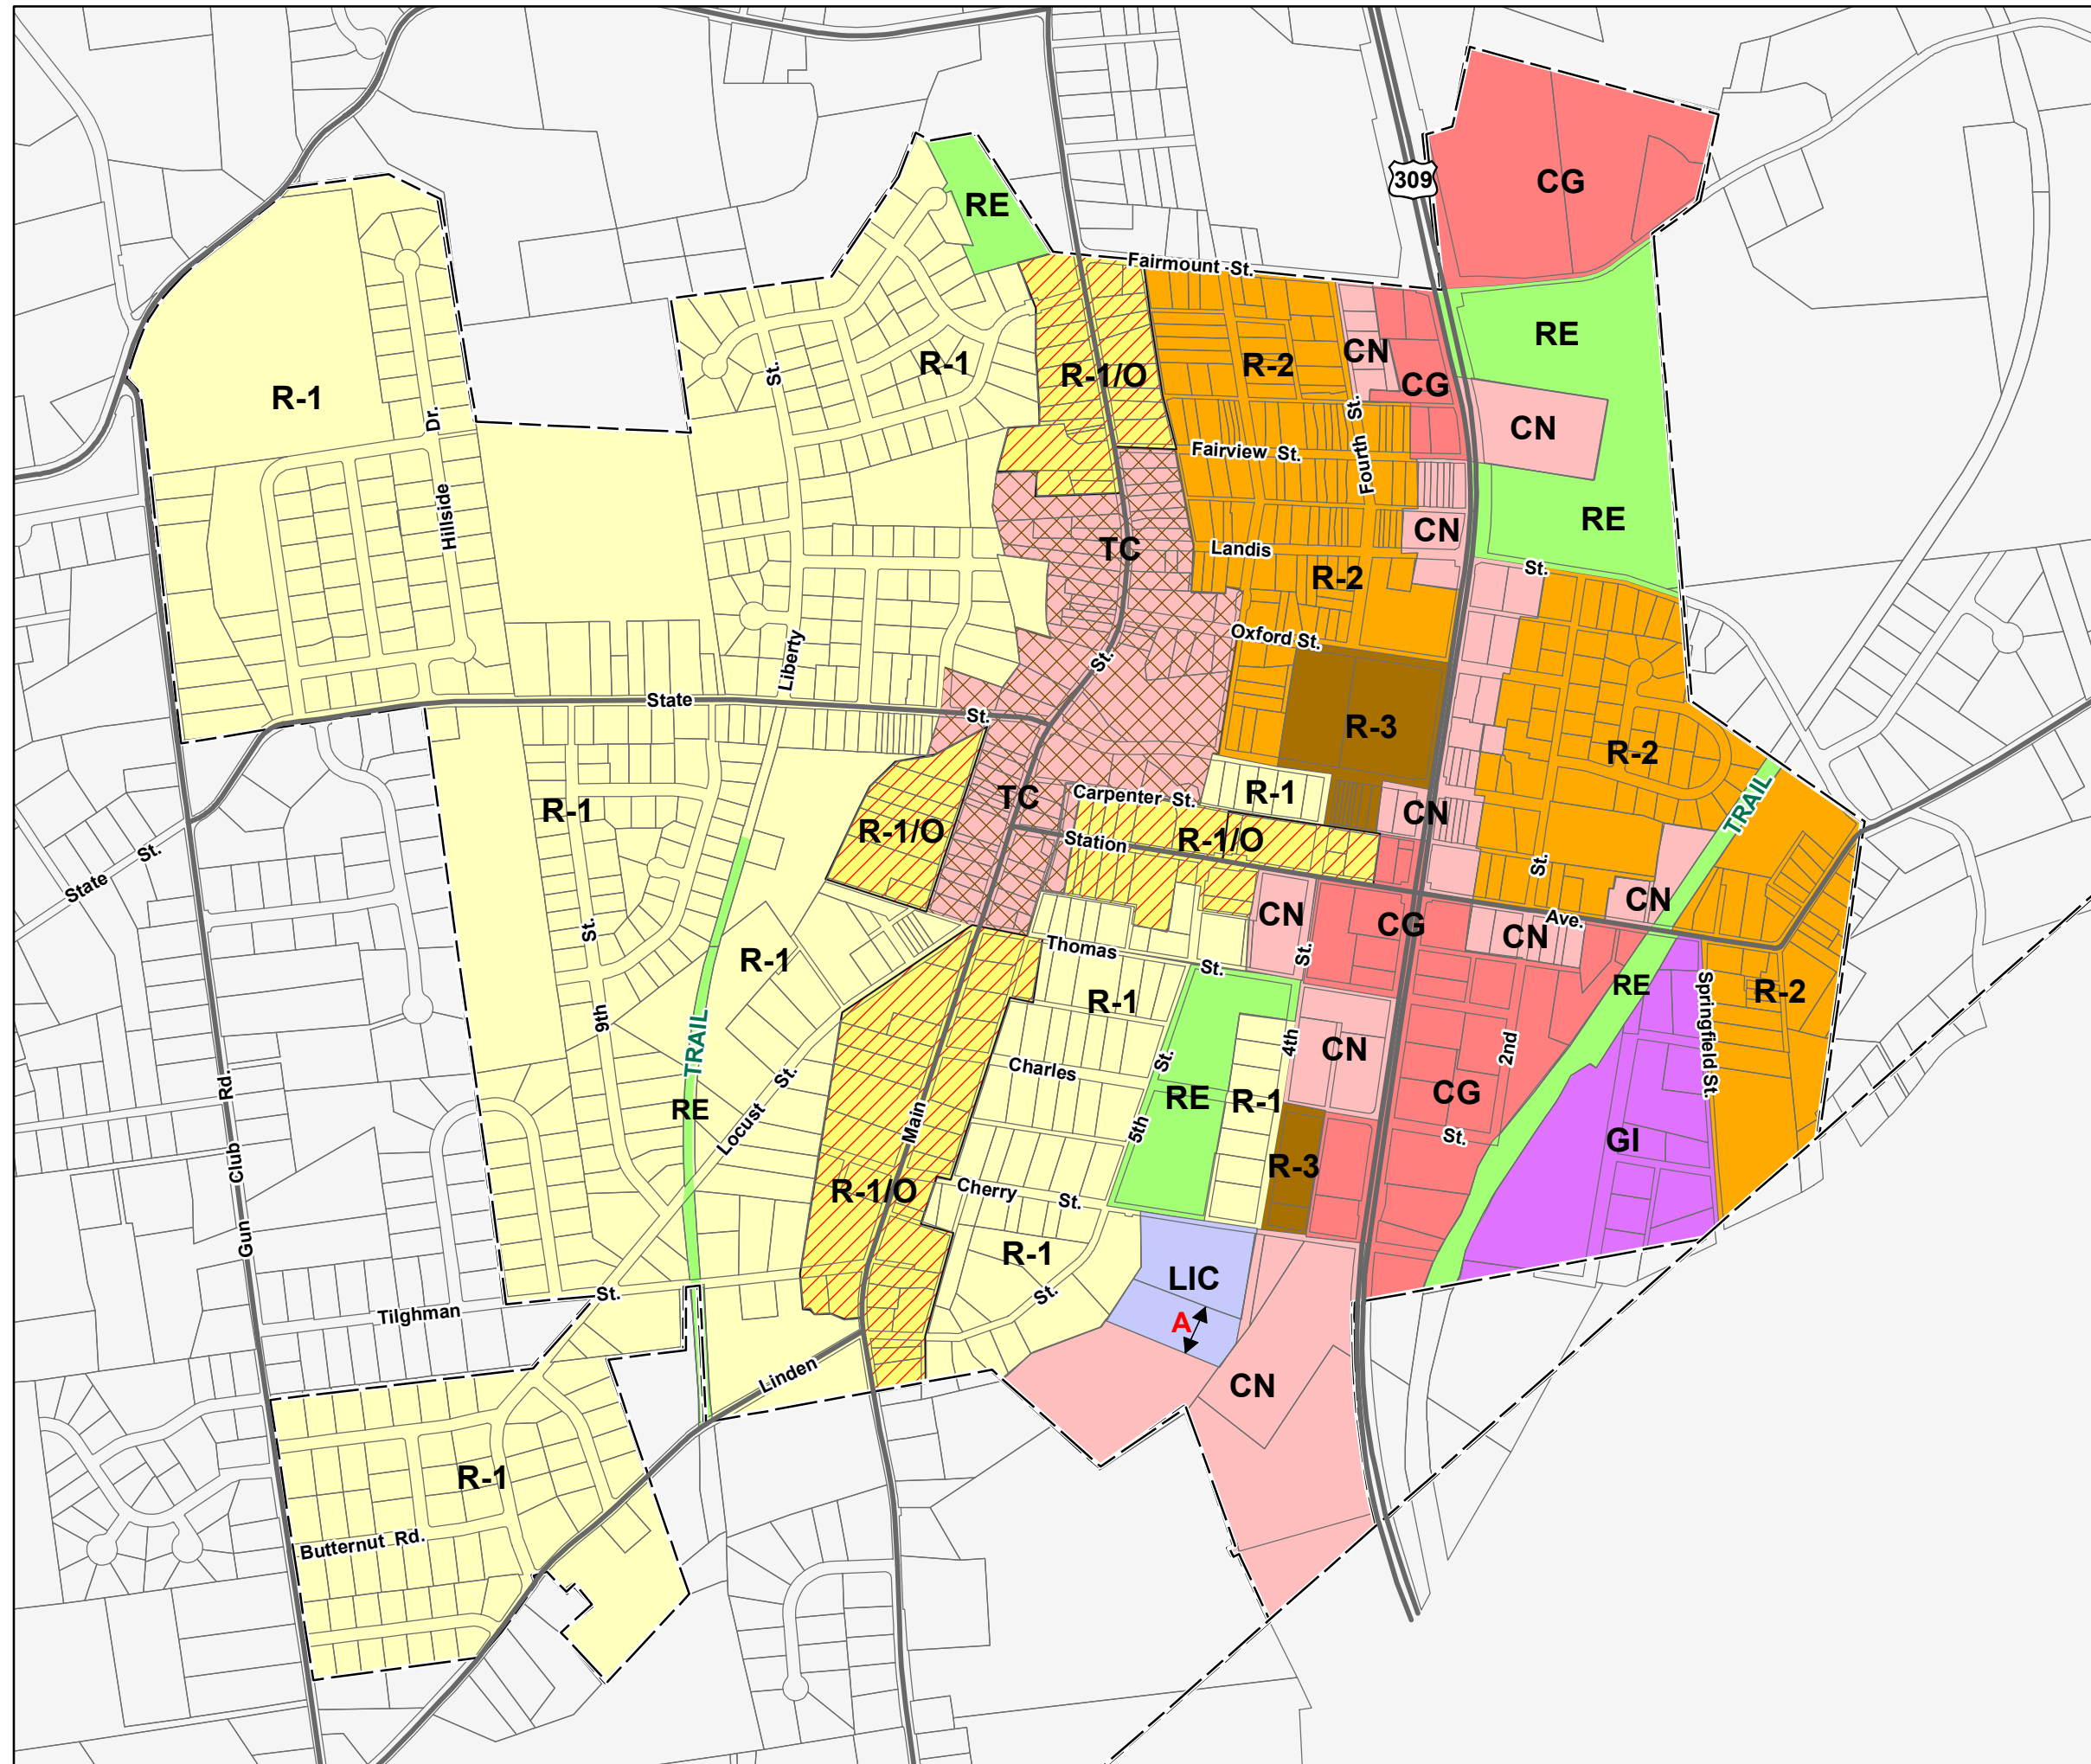

Borough of Coopersburg LEHIGH COUNTY

ZONING MAP As Enacted December 17, 2019

- R-1/O** Low Density Residential/Office District
- R-1** Low Density Residential District
- R-2** Medium Density Residential District
- R-3** Medium High Density Residential District
- TC** Town Center District
- CN** Neighborhood Commercial District
- CG** General Commercial District
- LIC** Light Industrial Commercial District
- GI** General Industrial District
- RE** Recreation District

NOTE A - Zoning boundary is 200 feet from the lot line, as existed as of the date of adoption of this Ordinance.

SOURCE:
Lehigh Valley Planning Commission and PASDA.